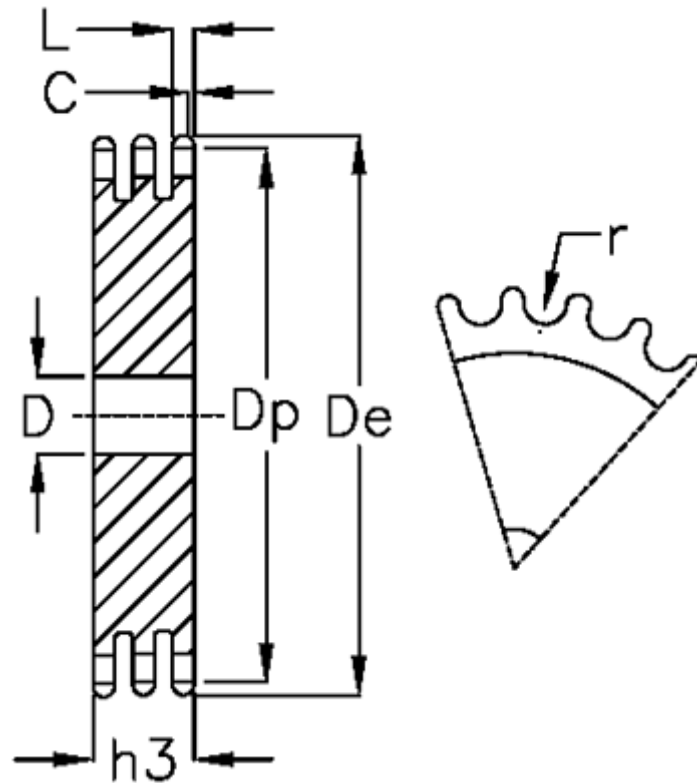

Article number: 616023012038

Description: Plate wheel 32 B-3 Z=38 triplex

Measures

C	= 6
D	= 40
De	= 635.5
Dp	= 615.16
For chain size	= 2 x 1 1/4
For chain type	= 32 B-3
h3	= 146
L	= 28.8

Number of teeth	= 38
r	= 29.21